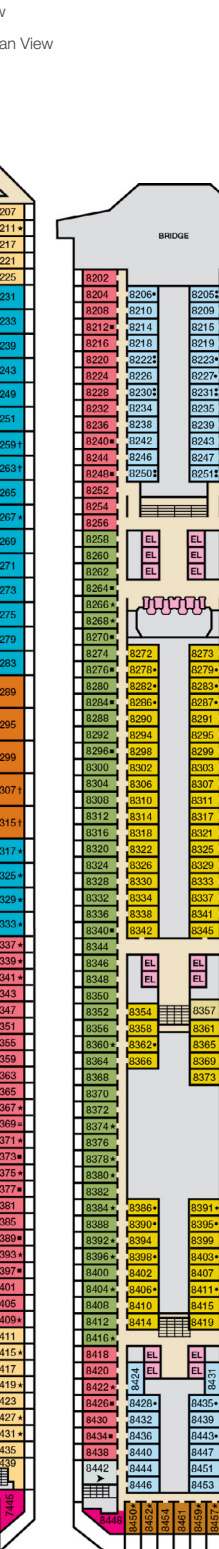

- † 2 Twin Beds (convert to King) and Double Sofa Bed
- ∨ 2 Twin Beds (convert to King), Single Sofa Bed and 2 Uppers  
Beds do not convert to King when both Upper Pullmans in use
- ▷ 2 Twin Beds (convert to King), Double Sofa Bed and 1 Lower Pullman
- ≡ 2 Twin Beds (convert to King), Single Sofa Bed with Convertible Bunk
- ◆ Stateroom with 2 Porthole Windows

CATEGORIES

- 1A Interior Upper/Lower
- PT Porthole
- 4A 4B 4C 4D 4E 4F 4G 4H Interior
- 4J Interior with Picture Window (obstructed views)
- 6A 6B 6C Ocean View
- 6J Scenic Ocean View
- 6K Scenic Grand Ocean View
- 8A 8B 8C 8D 8E 8F Balcony
- 8H 8N Aft-View Extended Balcony
- 9B Premium Balcony
- 9C Premium Vista Balcony
- 0S Ocean Suite
- CS Grand Suite
- CS Captain's Suite

Gross Tonnage: 110,000 Length: 952 Feet Beam: 116 Feet  
Cruising Speed: 21 Knots Guest Capacity: 2,980 (Double Occupancy)  
Total Staff: 1,150 Registry: Panama

Riviera • Deck 1

Main • Deck 2

Lobby • Deck 3

Atlantic • Deck 4

Promenade • Deck 5

Upper • Deck 6

Empress • Deck 7

Verandah • Deck 8

Lido • Deck 9

Panorama • Deck 10

Forward Spa • Deck 11