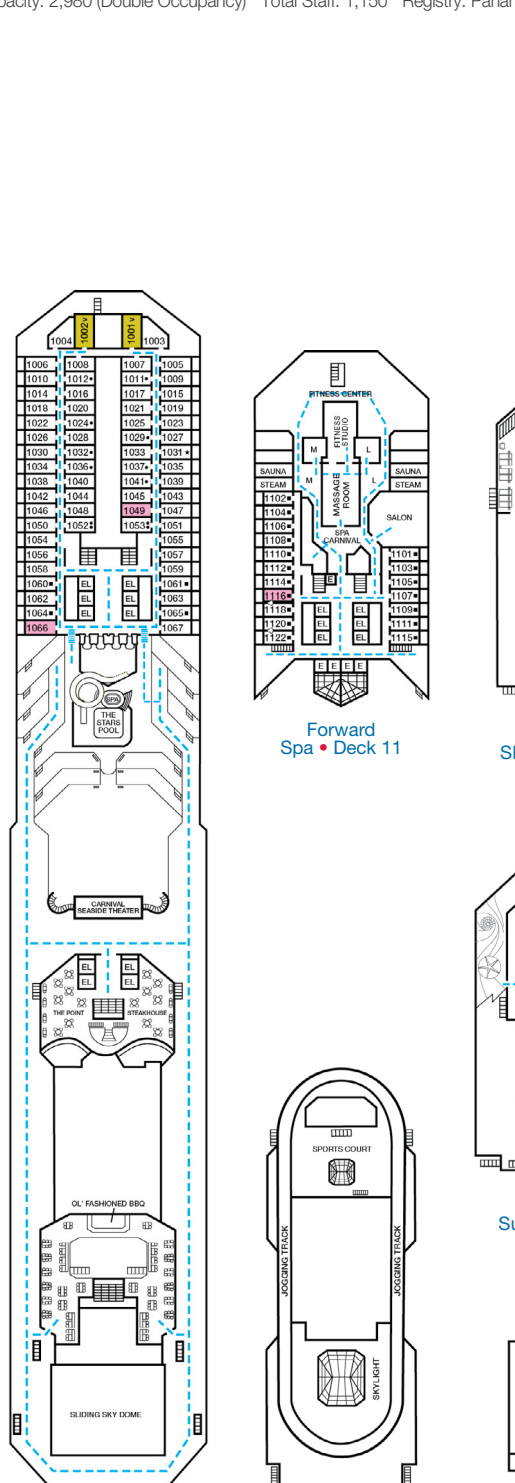

Gross Tonnage: 110,000 Length: 952 Feet Beam: 116 Feet  
Cruising Speed: 21 Knots Guest Capacity: 2,980 (Double Occupancy)  
Total Staff: 1,150 Registry: Panama

Riviera • Deck 1

Main • Deck 2

Lobby • Deck 3

## DECK PLANS

Please contact Guest Access Services for specific ship accessibility features. You may also visit <http://www.carnival.com/about-carnival/special-needs.aspx>

Gross Tonnage: 110,000 Length: 952 Feet Beam: 116 Feet Cruising Speed: 21 Knots  
Guest Capacity: 2,980 (Double Occupancy) Total Staff: 1,150 Registry: Panama

Riviera • Deck 1

Main • Deck 2

Lobby • Deck 3

Atlantic • Deck 4

Promenade • Deck 5

Upper • Deck 6

Empress • Deck 7

Verandah • Deck 8

Lido • Deck 9

Panorama • Deck 10

Aft Spa • Deck 11

Aft Sun • Deck 12