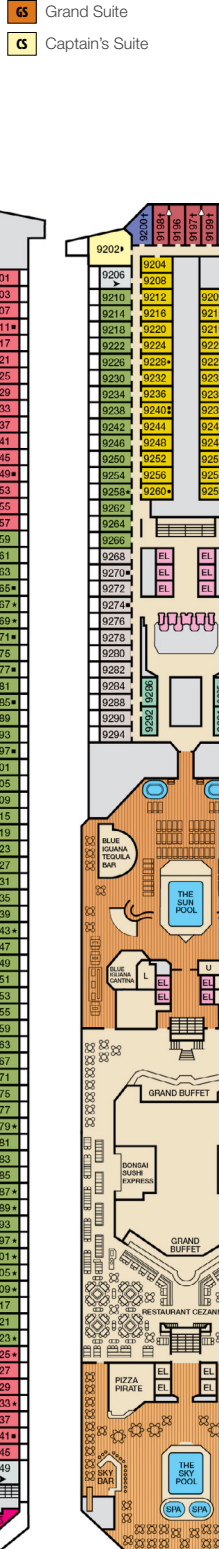

- † 2 Twin Beds (convert to King) and Double Sofa Bed
- ∨ 2 Twin Beds (convert to King), Single Sofa Bed and 2 Uppers  
Beds do not convert to King when both Upper Pullmans in use
- ▷ 2 Twin Beds (convert to King), Double Sofa Bed and 1 Lower Pullman
- ≡ 2 Twin Beds (convert to King), Single Sofa Bed with Convertible Bunk
- ◆ Stateroom with 2 Porthole Windows

CATEGORIES

- 1A Interior Upper/Lower
- PT Porthole
- 4A 4B 4C 4D 4E 4F 4G 4H Interior
- 4J Interior with Picture Window (obstructed views)
- 6A 6B 6C Ocean View
- 6J Scenic Ocean View
- 6K Scenic Grand Ocean View
- 8A 8B 8C 8D 8E 8F Balcony
- 8H 8N Aft-View Extended Balcony
- 9B Premium Balcony
- 9C Premium Vista Balcony
- 0S Ocean Suite
- CS Grand Suite
- CS Captain's Suite

Atlantic • Deck 4

Promenade • Deck 5

Upper • Deck 6

Empress • Deck 7

Verandah • Deck 8

Lido • Deck 9

Panorama • Deck 10

Forward Spa • Deck 11

Sky • Deck 14

Forward Sun • Deck 12