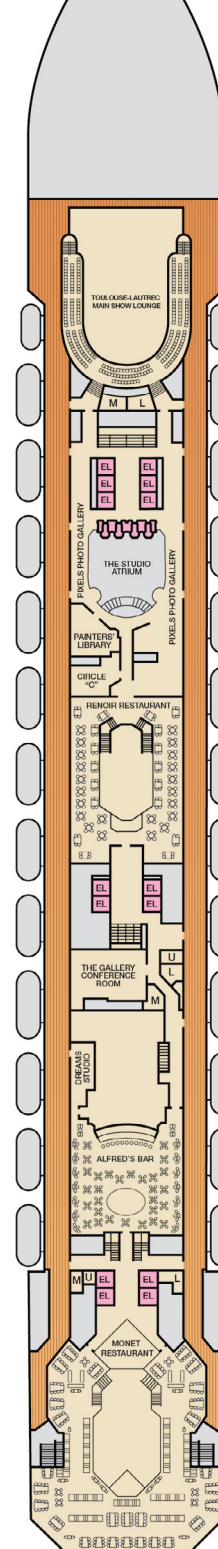

ACCOMMODATIONS SYMBOL LEGEND

- ▶ King Bed does not convert to Twin Beds
- ▲ Twin Bed and Single Sofa Bed
- ★ 2 Twin Beds (convert to King) and Single Sofa Bed
- 2 Twin Beds (convert to King) and 1 Upper Pullman
- ⊙ King Bed (does not convert to Twin Beds) and Single Sofa Bed
- ⋮ 2 Twin Beds (convert to King) and 2 Upper Pullmans
- 2 Twin Beds (convert to King), Single Sofa Bed and 1 Upper Pullman

- † 2 Twin Beds (convert to King) and Double Sofa Bed
- ∨ 2 Twin Beds (convert to King), Single Sofa Bed and 2 Uppers  
Beds do not convert to King when both Upper Pullmans in use
- ▷ 2 Twin Beds (convert to King), Double Sofa Bed and 1 Lower Pullman
- ≡ 2 Twin Beds (convert to King), Single Sofa Bed with Convertible Bunk
- ◆ Stateroom with 2 Porthole Windows

CATEGORIES

- 1A Interior Upper/Lower
- PT Porthole
- 4A 4B 4C 4D 4E 4F 4G 4H Interior
- 4J Interior with Picture Window (obstructed views)
- 6A 6B 6C Ocean View
- 6J Scenic Ocean View
- 6K Scenic Grand Ocean View
- 8A 8B 8C 8D 8E 8F Balcony
- 8H 8N Aft-View Extended Balcony
- 9B Premium Balcony
- 9C Premium Vista Balcony
- 0S Ocean Suite
- CS Grand Suite
- CS Captain's Suite

Gross Tonnage: 110,000 Length: 952 Feet Beam: 116 Feet  
Cruising Speed: 21 Knots Guest Capacity: 2,980 (Double Occupancy)  
Total Staff: 1,150 Registry: Panama

Riviera • Deck 1

Main • Deck 2

Lobby • Deck 3