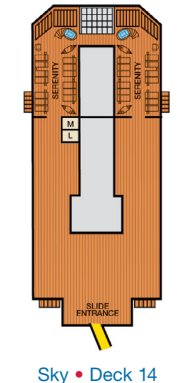

Gross Tonnage: 110,000 Length: 952 Feet Beam: 116 Feet  
Cruising Speed: 21 Knots Guest Capacity: 2,980 (Double Occupancy)  
Total Staff: 1,150 Registry: Panama

Riviera • Deck 1

Main • Deck 2

Lobby • Deck 3

Atlantic • Deck 4

Promenade • Deck 5

Upper • Deck 6

Empress • Deck 7

Verandah • Deck 8

Lido • Deck 9

Panorama • Deck 10

Forward Spa • Deck 11