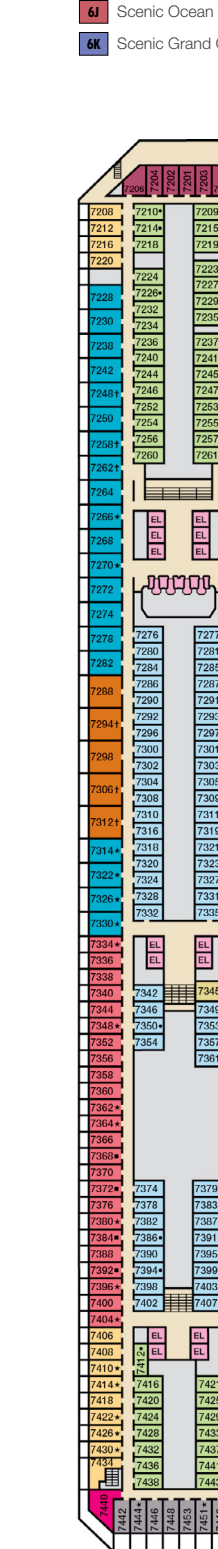

- † 2 Twin Beds (convert to King) and Double Sofa Bed
- ∨ 2 Twin Beds (convert to King), Single Sofa Bed and 2 Uppers  
Beds do not convert to King when both Upper Pullmans in use
- ▷ 2 Twin Beds (convert to King), Double Sofa Bed and 1 Lower Pullman
- ≡ 2 Twin Beds (convert to King), Single Sofa Bed with Convertible Bunk
- ◆ Stateroom with 2 Porthole Windows

CATEGORIES

- 1A Interior Upper/Lower
- PT Porthole
- 4A 4B 4C 4D 4E 4F 4G 4H Interior
- 4J Interior with Picture Window (obstructed views)
- 6A 6B 6C Ocean View
- 6J Scenic Ocean View
- 6K Scenic Grand Ocean View
- 8A 8B 8C 8D 8E 8F Balcony
- 8H 8N Aft-View Extended Balcony
- 9B Premium Balcony
- 9C Premium Vista Balcony
- 0S Ocean Suite
- CS Grand Suite
- CS Captain's Suite

Gross Tonnage: 110,000 Length: 952 Feet Beam: 116 Feet  
Cruising Speed: 21 Knots Guest Capacity: 2,980 (Double Occupancy)  
Total Staff: 1,150 Registry: Panama

Riviera • Deck 1

Main • Deck 2

Lobby • Deck 3

Atlantic • Deck 4

Promenade • Deck 5

Upper • Deck 6

Empress • Deck 7

Verandah • Deck 8

Lido • Deck 9

Panorama • Deck 10

Forward Spa • Deck 11