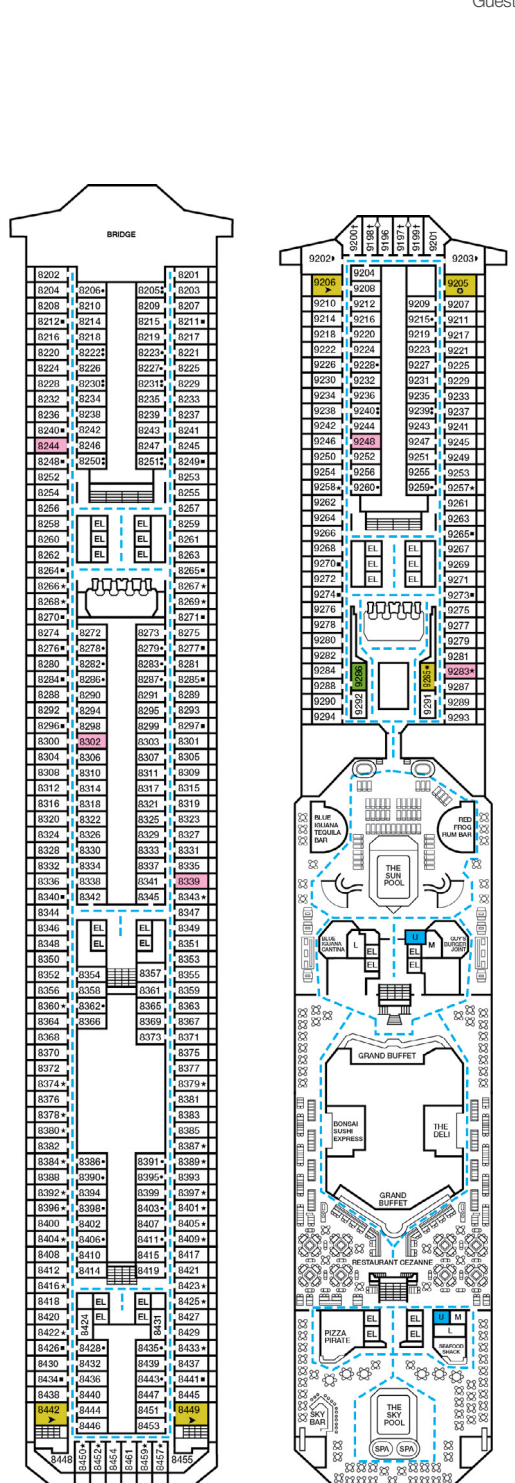

- † 2 Twin Beds (convert to King) and Double Sofa Bed
- ∨ 2 Twin Beds (convert to King), Single Sofa Bed and 2 Uppers  
Beds do not convert to King when both Upper Pullmans in use
- ▷ 2 Twin Beds (convert to King), Double Sofa Bed and 1 Lower Pullman
- ≡ 2 Twin Beds (convert to King), Single Sofa Bed with Convertible Bunk
- ◆ Stateroom with 2 Porthole Windows

Gross Tonnage: 110,000 Length: 952 Feet Beam: 116 Feet  
Cruising Speed: 21 Knots Guest Capacity: 2,980 (Double Occupancy)  
Total Staff: 1,150 Registry: Panama

Riviera • Deck 1

Main • Deck 2

Lobby • Deck 3

## DECK PLANS

Please contact Guest Access Services for specific ship accessibility features. You may also visit <http://www.carnival.com/about-carnival/special-needs.aspx>

Gross Tonnage: 110,000 Length: 952 Feet Beam: 116 Feet Cruising Speed: 21 Knots  
Guest Capacity: 2,980 (Double Occupancy) Total Staff: 1,150 Registry: Panama

Riviera • Deck 1

Main • Deck 2

Lobby • Deck 3

Atlantic • Deck 4

Promenade • Deck 5

Upper • Deck 6

Empress • Deck 7

Verandah • Deck 8