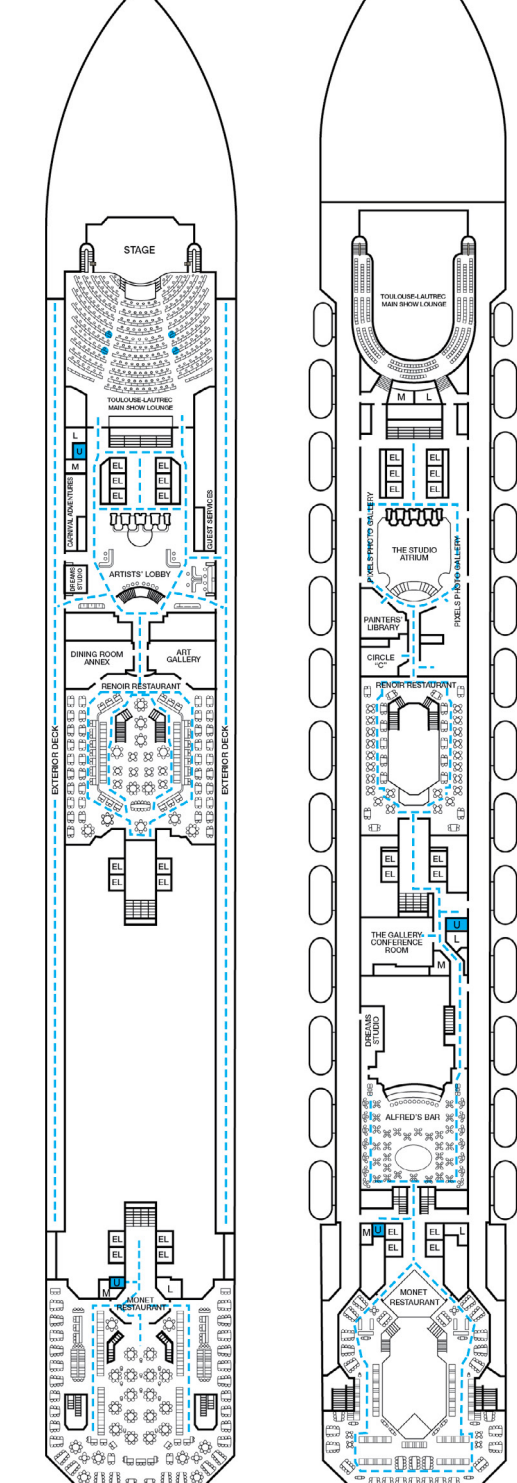

Gross Tonnage: 110,000 Length: 952 Feet Beam: 116 Feet  
Cruising Speed: 21 Knots Guest Capacity: 2,980 (Double Occupancy)  
Total Staff: 1,150 Registry: Panama

Riviera • Deck 1

Main • Deck 2

Lobby • Deck 3

- ⊘ All accommodations are non-smoking.
- Accessible Routes including Ramps
- Restrooms, Elevators, Lifts and other Accessible Areas
- Fully Accessible Staterooms (FAC)
- Fully Accessible Staterooms - Single Side Approach (FAC-SSA)
- Ambulatory Accessible Staterooms (AAC)

## DECK PLANS

Please contact Guest Access Services for specific ship accessibility features. You may also visit <http://www.carnival.com/about-carnival/special-needs.aspx>

Gross Tonnage: 110,000 Length: 952 Feet Beam: 116 Feet Cruising Speed: 21 Knots  
Guest Capacity: 2,980 (Double Occupancy) Total Staff: 1,150 Registry: Panama

Riviera • Deck 1

Main • Deck 2

Lobby • Deck 3

Atlantic • Deck 4

Promenade • Deck 5

Upper • Deck 6

Empress • Deck 7

Verandah • Deck 8