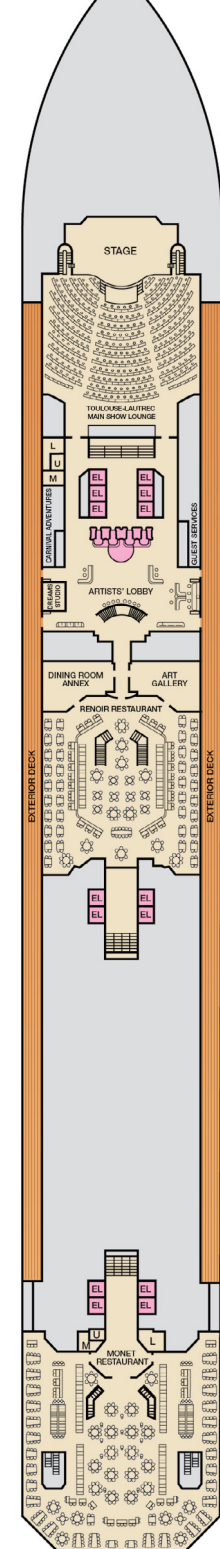

Lobby • Deck 3