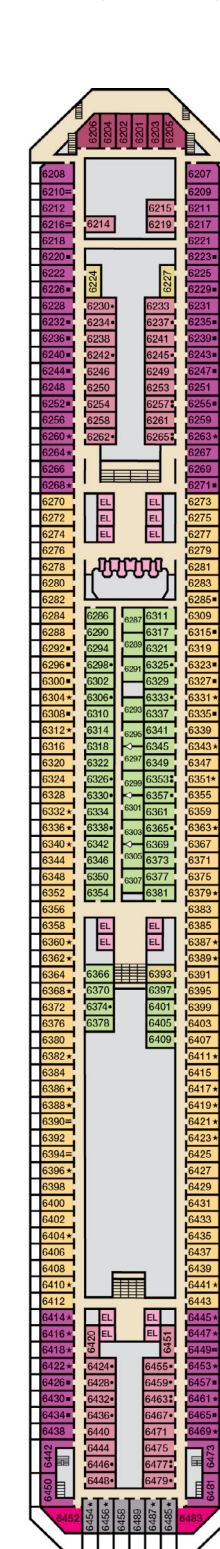

- † 2 Twin Beds (convert to King) and Double Sofa Bed
- ∨ 2 Twin Beds (convert to King), Single Sofa Bed and 2 Uppers  
Beds do not convert to King when both Upper Pullmans in use
- ▷ 2 Twin Beds (convert to King), Double Sofa Bed and 1 Lower Pullman
- ≡ 2 Twin Beds (convert to King), Single Sofa Bed with Convertible Bunk
- ◆ Stateroom with 2 Porthole Windows

CATEGORIES

- 1A Interior Upper/Lower
- PT Porthole
- 4A 4B 4C 4D 4E 4F 4G 4H Interior
- 4J Interior with Picture Window (obstructed views)
- 6A 6B 6C Ocean View
- 6J Scenic Ocean View
- 6K Scenic Grand Ocean View
- 8A 8B 8C 8D 8E 8F Balcony
- 8H 8N Aft-View Extended Balcony
- 9B Premium Balcony
- 9C Premium Vista Balcony
- 0S Ocean Suite
- CS Grand Suite
- CS Captain's Suite

Gross Tonnage: 110,000 Length: 952 Feet Beam: 116 Feet  
Cruising Speed: 21 Knots Guest Capacity: 2,980 (Double Occupancy)  
Total Staff: 1,150 Registry: Panama

Riviera • Deck 1

Main • Deck 2

Lobby • Deck 3

Atlantic • Deck 4

Promenade • Deck 5

Upper • Deck 6

Empress • Deck 7

Verandah • Deck 8

Lido • Deck 9

Panorama • Deck 10

Forward Spa • Deck 11