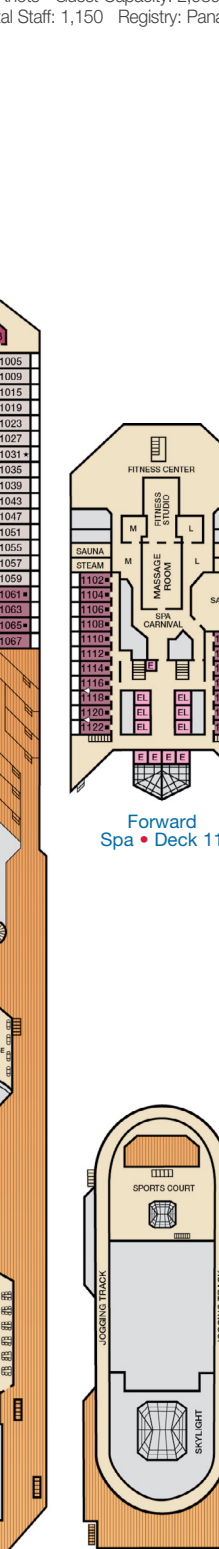

- † 2 Twin Beds (convert to King) and Double Sofa Bed
- ∨ 2 Twin Beds (convert to King), Single Sofa Bed and 2 Uppers  
Beds do not convert to King when both Upper Pullmans in use
- ▷ 2 Twin Beds (convert to King), Double Sofa Bed and 1 Lower Pullman
- ≡ 2 Twin Beds (convert to King), Single Sofa Bed with Convertible Bunk
- ◆ Stateroom with 2 Porthole Windows

CATEGORIES

- 1A Interior Upper/Lower
- PT Porthole
- 4A 4B 4C 4D 4E 4F 4G 4H Interior
- 4J Interior with Picture Window (obstructed views)
- 6A 6B 6C Ocean View
- 6J Scenic Ocean View
- 6K Scenic Grand Ocean View
- 8A 8B 8C 8D 8E 8F Balcony
- 8H 8N Aft-View Extended Balcony
- 9B Premium Balcony
- 9C Premium Vista Balcony
- 0S Ocean Suite
- CS Grand Suite
- CS Captain's Suite

Gross Tonnage: 110,000 Length: 952 Feet Beam: 116 Feet  
Cruising Speed: 21 Knots Guest Capacity: 2,980 (Double Occupancy)  
Total Staff: 1,150 Registry: Panama

Riviera • Deck 1

Main • Deck 2

Lobby • Deck 3

Atlantic • Deck 4

Promenade • Deck 5

Upper • Deck 6

Empress • Deck 7

Verandah • Deck 8

Lido • Deck 9

Panorama • Deck 10

Forward Spa • Deck 11