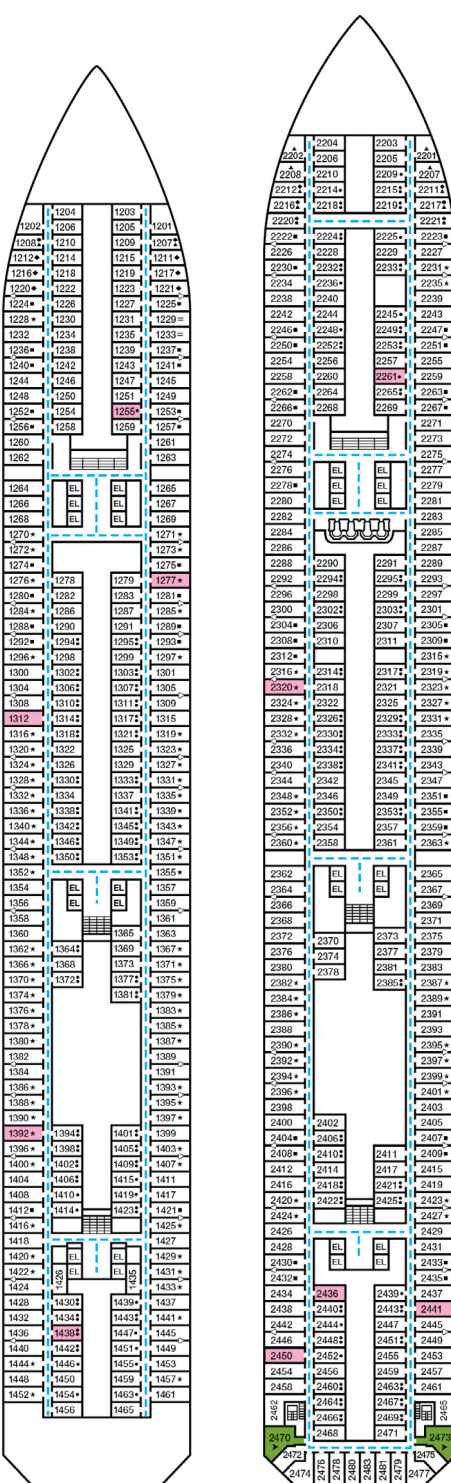

ACCOMMODATIONS SYMBOL LEGEND

- ▶ King Bed does not convert to Twin Beds
- ▲ Twin Bed and Single Sofa Bed
- ★ 2 Twin Beds (convert to King) and Single Sofa Bed
- 2 Twin Beds (convert to King) and 1 Upper Pullman
- ⊙ King Bed (does not convert to Twin Beds) and Single Sofa Bed
- ⋮ 2 Twin Beds (convert to King) and 2 Upper Pullmans
- 2 Twin Beds (convert to King), Single Sofa Bed and 1 Upper Pullman

Gross Tonnage: 110,000 Length: 952 Feet Beam: 116 Feet  
Cruising Speed: 21 Knots Guest Capacity: 2,980 (Double Occupancy)  
Total Staff: 1,150 Registry: Panama

Riviera • Deck 1

Main • Deck 2

Lobby • Deck 3

- ▼ 2 Twin Beds (convert to King), Single Sofa Bed and 2 Uppers  
Beds do not convert to king when both Upper Pullmans in use
- ▶ 2 Twin Beds (convert to King), Double Sofa Bed and 1 Lower Pullman
- ◆ 2 Twin Beds (convert to King), Single Sofa Bed with Convertible Bunk
- ◆ Stateroom with 2 Porthole Windows
- ◊ Connecting staterooms (ideal for families and groups of friends)
- U Unisex Wheelchair Accessible Restroom
- ★ Twin beds do not convert to a King Bed.

## DECK PLANS

Please contact Guest Access Services for specific ship accessibility features. You may also visit <http://www.carnival.com/about-carnival/special-needs.aspx>

Gross Tonnage: 110,000 Length: 952 Feet Beam: 116 Feet Cruising Speed: 21 Knots  
Guest Capacity: 2,980 (Double Occupancy) Total Staff: 1,150 Registry: Panama