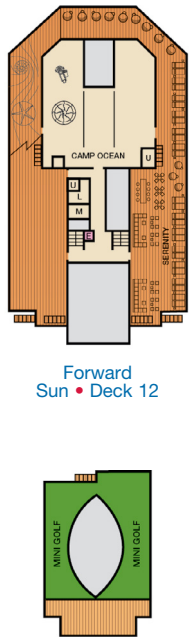

Gross Tonnage: 110,000 Length: 952 Feet Beam: 116 Feet  
Cruising Speed: 21 Knots Guest Capacity: 2,980 (Double Occupancy)  
Total Staff: 1,150 Registry: Panama

Riviera • Deck 1

Main • Deck 2

Lobby • Deck 3

Atlantic • Deck 4

Promenade • Deck 5

Upper • Deck 6

Empress • Deck 7

Verandah • Deck 8

Lido • Deck 9

Panorama • Deck 10

Forward Spa • Deck 11

Sky • Deck 14

Forward Sun • Deck 12